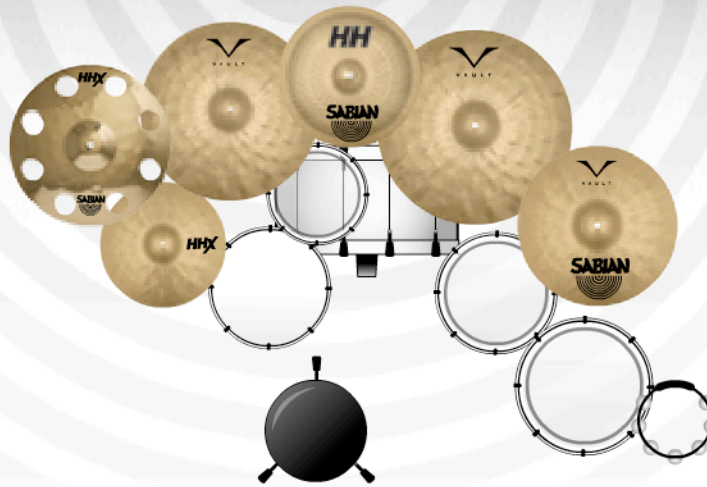

BECAUSE SOUND MATTERS

Badlands Kit

DRUM DETAILS

Throne
20x17.5" Sonor Bass Drum
14x6" DW Edge Snare
12x10" Gretsch Tom
14x14" Gretsch Floor Tom
16x16" Sonor Floor Tom
Tamborine

CYMBAL DETAILS

HHX Groove Hats 14"
Artisan Light Ride 20"
HHX Evolution O-Zone Crash 18"
Artisan Medium Ride 22"
Fierce Crash 18"
HH Thin Crash 16"

NOTES

Hardware:
Gibraltar 3 sided V-rack
Sonor Giant Step bass drum pedal
DW Hi hat stand
Gibraltar throne
Yamaha cymbal holders

Heads:
Remo coated Ambassadors on
batters
Evans Resonants on bottoms
Evans coated EMAD on bass drum